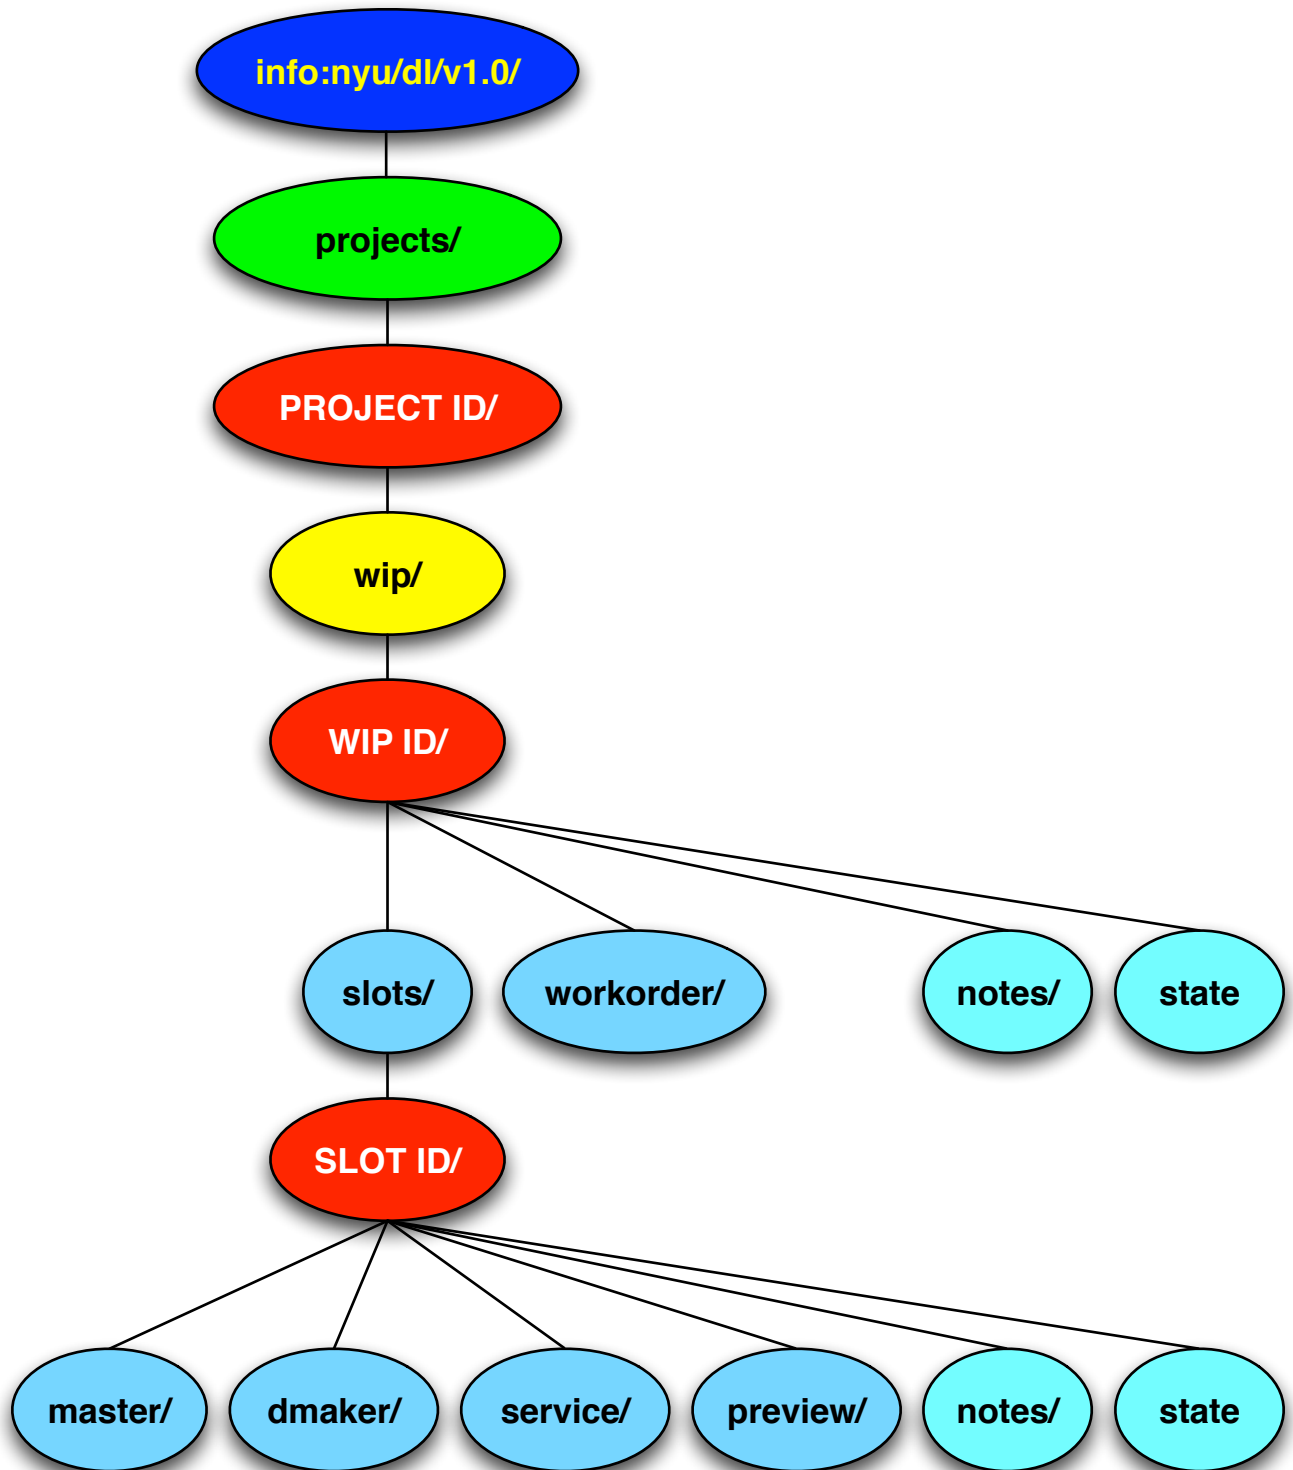

# *files/ subtree*

## ***agents/ subtree***

agents/people/IDENTIFIER-DOMAIN/IDENTIFIER-TYPE/IDENTIFIER  
e.g., agents/people/nyu.edu/opensso/netid/jqpublic987  
agents/people/example.org/email/jqpublic@example.org  
agents/people/openid.org/openid/jqpublic.openid.org

# *projects/ subtree*

# wip/ subtree

\* "wip" = "works in progress"